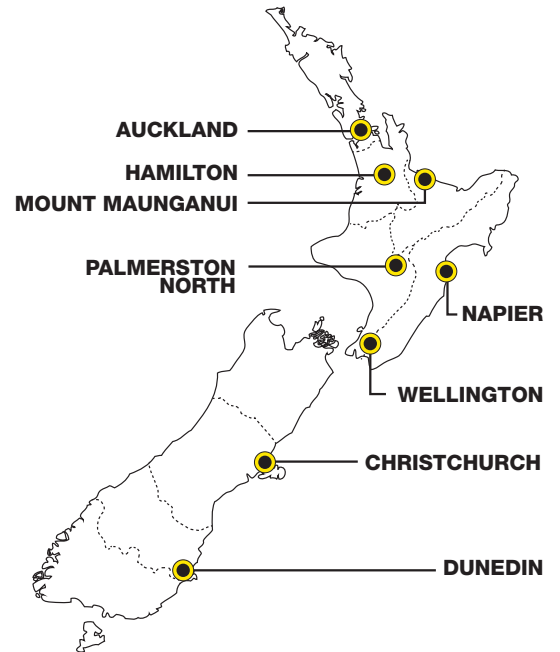

Available from 8 branches throughout New Zealand,
backed 24/7 by our Rental Team of over 50 people.

www.trgroup.co.nz • 0800 50 40 50

Palmerston North • Wellington • Christchurch • Dunedin

TR TRUCKS & TRAILERS
RENTAL & LEASE
TR GROUP LTD

www.trgroup.co.nz

AUCKLAND

781 Great South Road, Penrose

PALMERSTON NORTH

522 Rangitikei Line

HAMILTON

6668 Te Rapa Road, Te Rapa

WELLINGTON

14-16 Gough Street, Seaview

MOUNT MAUNGANUI

501L Truman Lane

CHRISTCHURCH

57 Lunns Road, Middleton

NAPIER

11 Ford Road, Onekawa

DUNEDIN